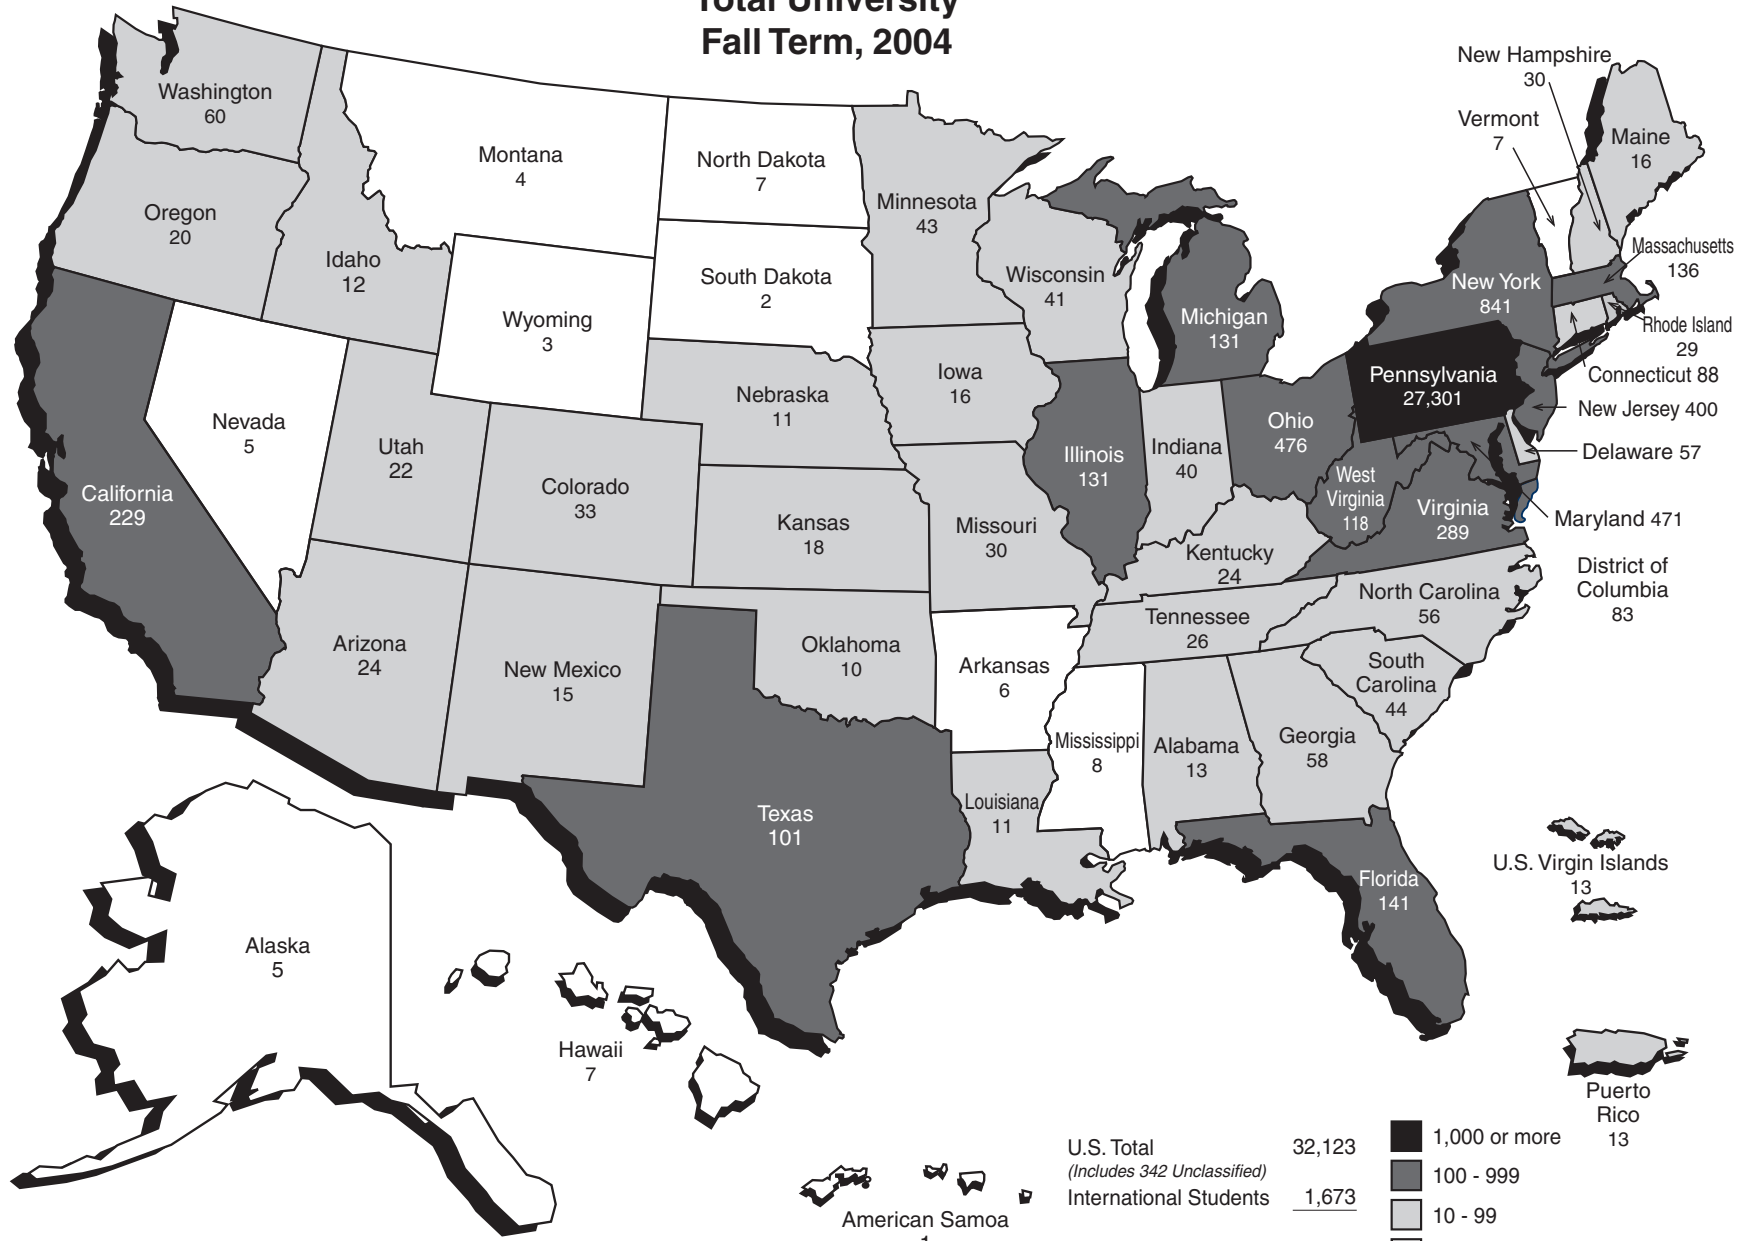

Headcount Enrollment by State or Territory

Total University

Fall Term, 2004

Note: Figures include undergraduate, graduate, and first professional students.

U.S. Total	32,123
<i>(Includes 342 Unclassified)</i>	
International Students	<u>1,673</u>
TOTAL	<u>33,796</u>